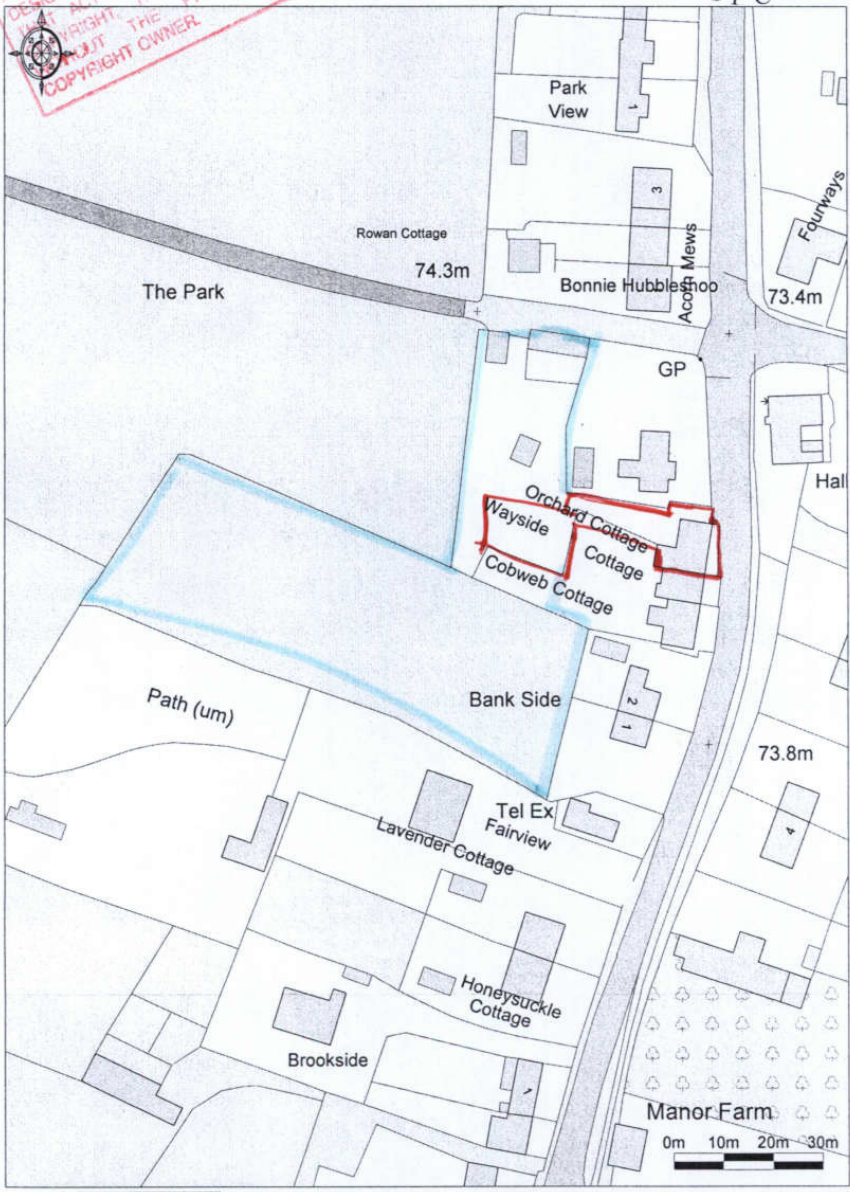

THIS COPY HAS BEEN MADE BY THE DISTRICT COUNCIL PURSUANT TO SECTION 47 OF THE COPYRIGHT ACT 1988. THE ACT PROVIDES A RELEVANT EXCEPTION TO COPYRIGHT WHICH DOES NOT REQUIRE THE PRIOR PERMISSION OF THE COPYRIGHT OWNER.

Orchard Cottage
Burythorpe

Enabled by Ordnance Survey

© Crown Copyright 2009. All rights reserved. Licence number 100020449. Plotted Scale - 1:1250